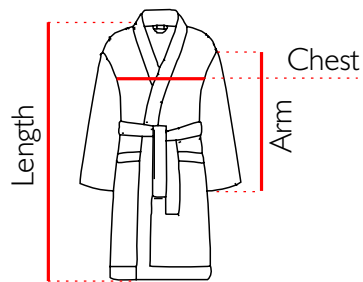

ASTREA

TAN

Standard Single Size L

Chest : 61 cm
Arm : 49 cm
Length : 120 cm
Weight : 671 gr

100%
Pure Cotton

ASTREA

ASTREA GREY

Standard Single Size L

Chest : 63 cm

Arm : 50 cm

Length : 125 cm

Weight : 688gr

100%
Pure Cotton

ASTREA

ASTREA NAVY

Standard Single Size L

Chest : 63 cm

Arm : 50 cm

Length : 125 cm

Weight : 688gr

100%
Pure Cotton

ASTREA

ASTREA RED

Standard Single Size L

Chest : 63 cm

Arm : 50 cm

Length : 125 cm

Weight : 688gr

100%
Pure Cotton

ASTREA

ASTREA YELLOW

Standard Single Size L