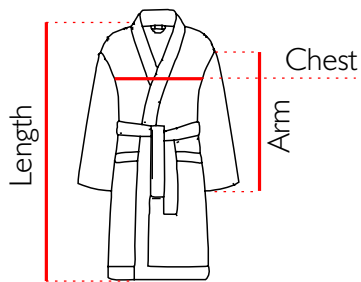

Arm : 55 cm

Length : 91 cm

Weight : 470gr

100%
Pure Cotton

STANDART 100

TRIVIA

TRIVIA GREY & TERRA

Standard Single Size L