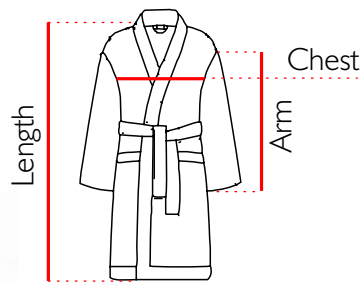

Arm : 52 cm

Length : 106 cm

Weight : 430gr

100%
Pure Cotton

STANDART 100

DIDYAMA

DIDYAMA GREY

Standard Single Size L

Chest : 61 cm

Arm : 52 cm

Length : 106 cm

Weight : 430gr

100%
Pure Cotton

STANDART 100

DIDYAMA

DIDYAMA MUSTRAD

Standard Single Size L

Chest : 61 cm

Arm : 52 cm

Length : 106 cm

Weight : 430gr

100%
Pure Cotton

STANDART 100

DIDYAMA