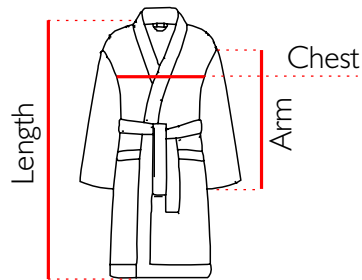

Standard Single Size L

Chest : 61 cm

Arm : 56 cm

Length : 95 cm

Weight : 535gr

100%
Pure Cotton

STANDART 100