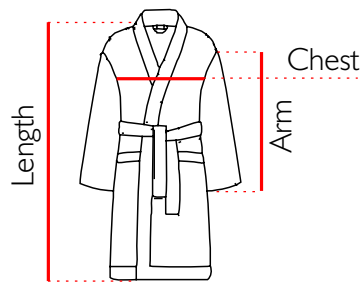

Length : 114 cm

Weight : 583gr

100%
Pure Cotton

STANDART 100

SUNDIA

SUNDIA TERRA

Standard Single Size L

Chest : 65 cm