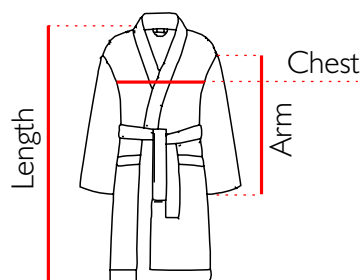

Length : 110 cm

Weight : 710gr

100%
Pure Cotton

STANDART 100

TRIVIA

TRIVIA BLUE & GREEN

Standard Single Size L

Chest : 60 cm