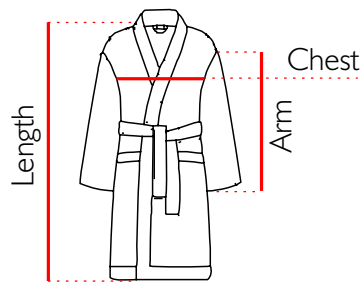

100%
Pure Cotton

STANDART 100

TORRELLIA

TORELLIA BLUE

Standard Single Size L

Chest : 59 cm

Arm : 55 cm

Length : 91 cm

Weight : 470gr

100%
Pure Cotton

STANDART 100

TRIPOLIS

TRIPOLIS

Standard Single Size L

Chest : 61 cm

Arm : 57 cm