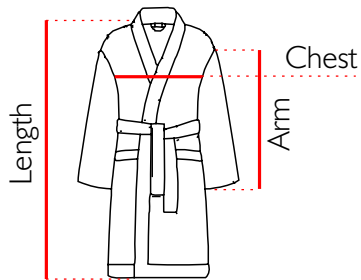

ROBES

CATALOG
2013 / 2023

100%
PURE
COTTON

Made in

ACTEON

ACTEON BLACK

Standard Single Size L

Chest : 55 cm

Arm : 50 cm

Length : 120 cm

Weight : 589gr

100%
Pure Cotton

STANDART 100

ACTEON

ACTEON BLUE

Standard Single Size L

Chest : 55 cm

Arm : 50 cm

Length : 120 cm

Weight : 589gr

100%
Pure Cotton

STANDART 100

ALLINDA

ALINDA