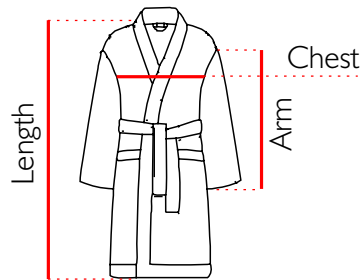

DIDYAMA RED

Standard Single Size L

Chest : 61 cm

Arm : 52 cm

Length : 106 cm

Weight : 430gr

100%
Pure Cotton

STANDART 100