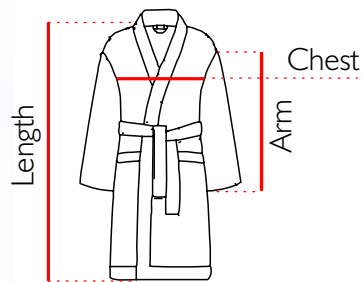

100%
Pure Cotton

STANDART 100

EDESSA PLAIN SHORT

EDESSA PLAIN SHORT

Standard Single Size L

Chest : 64 cm

Arm : 58 cm

Length : 93 cm

Weight : 430gr

100%
Pure Cotton

STANDART 100

EDESSA SHORT

EDESSA BLACK SHORT

Standard Single Size L

Chest : 64 cm

Arm : 58 cm

Length : 93 cm

Weight : 430gr

100%
Pure Cotton

STANDART 100

EDESSA SHORT

EDESSA TERRA SHORT

Standard Single Size L

Chest : 64 cm