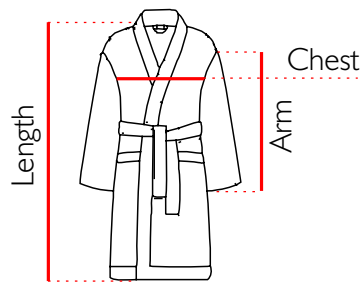

Weight : 583gr

100%
Pure Cotton

STANDART 100

SUNDIA

SUNDIA NAVY

Standard Single Size L

Chest : 65 cm

Arm : 54 cm