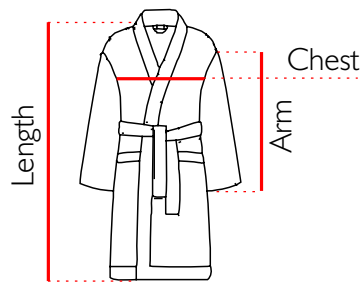

SQARE TURQUOISE

Standard Single Size L

Chest : 59 cm

Arm : 55 cm

Length : 90 cm

Weight : 444gr

100%
Pure Cotton

STANDART 100