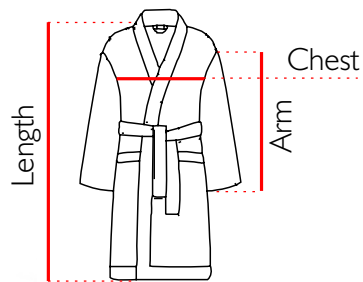

MISIS GREY

Standard Single Size L

Chest : 61 cm

Arm : 56 cm

Length : 95 cm

Weight : 535gr

100%
Pure Cotton

STANDART 100