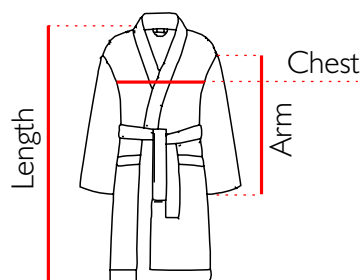

Standard Single Size L

Chest : 59 cm

Arm : 55 cm

Length : 91 cm

Weight : 470gr

100%
Pure Cotton

STANDART 100