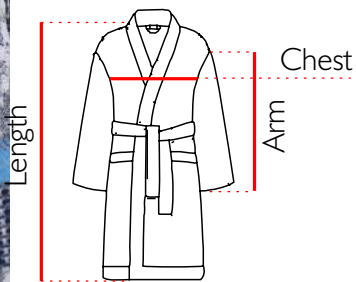

VITTA NAVY

Standard Single Size L

Chest : 61 cm

Arm : 56 cm

Length : 95 cm

Weight : 535gr

100%
Pure Cotton

STANDART 100