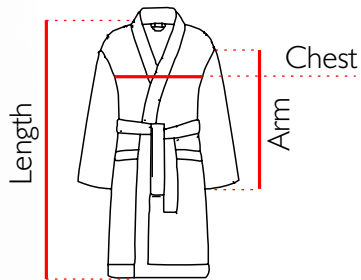

100%
Pure Cotton

STANDART 100

EDESSA PLAIN SHORT

EDESSA PLAIN SHORT

Standard Single Size L

Chest : 64 cm

Arm : 58 cm

Length : 93 cm

Weight : 430gr

100%
Pure Cotton

STANDART 100

EDESSA SHORT

EDESSA BLACK SHORT

Standard Single Size L

Chest : 64 cm

Arm : 58 cm

Length : 93 cm

Weight : 430gr

100%
Pure Cotton

STANDART 100

EDESSA SHORT

EDESSA TERRA SHORT

Standard Single Size L

Chest : 64 cm

Arm : 58 cm

Length : 93 cm

Weight : 430gr

100%
Pure Cotton

STANDART 100

EDESSA

EDESSA TERRA

Standard Single Size L