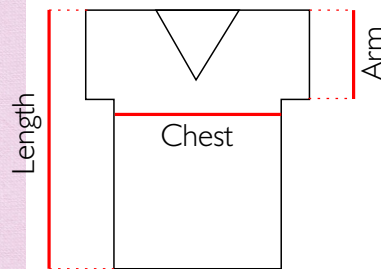

Arm : 31 cm

Length : 94 cm

Weight : 295gr

100%
Pure Cotton

TROYA

TROYA

PINK

Standard Single Size L