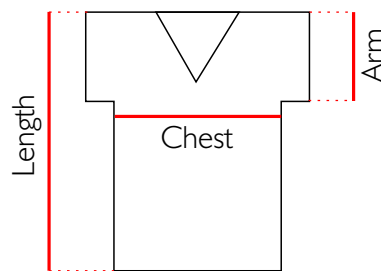

Weight : 290gr

100%
Pure Cotton

DREAMCATCHER

DREAMCATCHER

YELLOW

Standard Single Size L

Chest : 64 cm

Arm : 27 cm

Length : 85 cm

Weight : 290gr

100%
Pure Cotton

TROYA

TROYA

TURQUOISE

Standard Single Size L

Chest : 75 cm

Arm : 31 cm

Length : 94 cm

Weight : 295gr

100%
Pure Cotton

TROYA

TROYA

PINK

Standard Single Size L