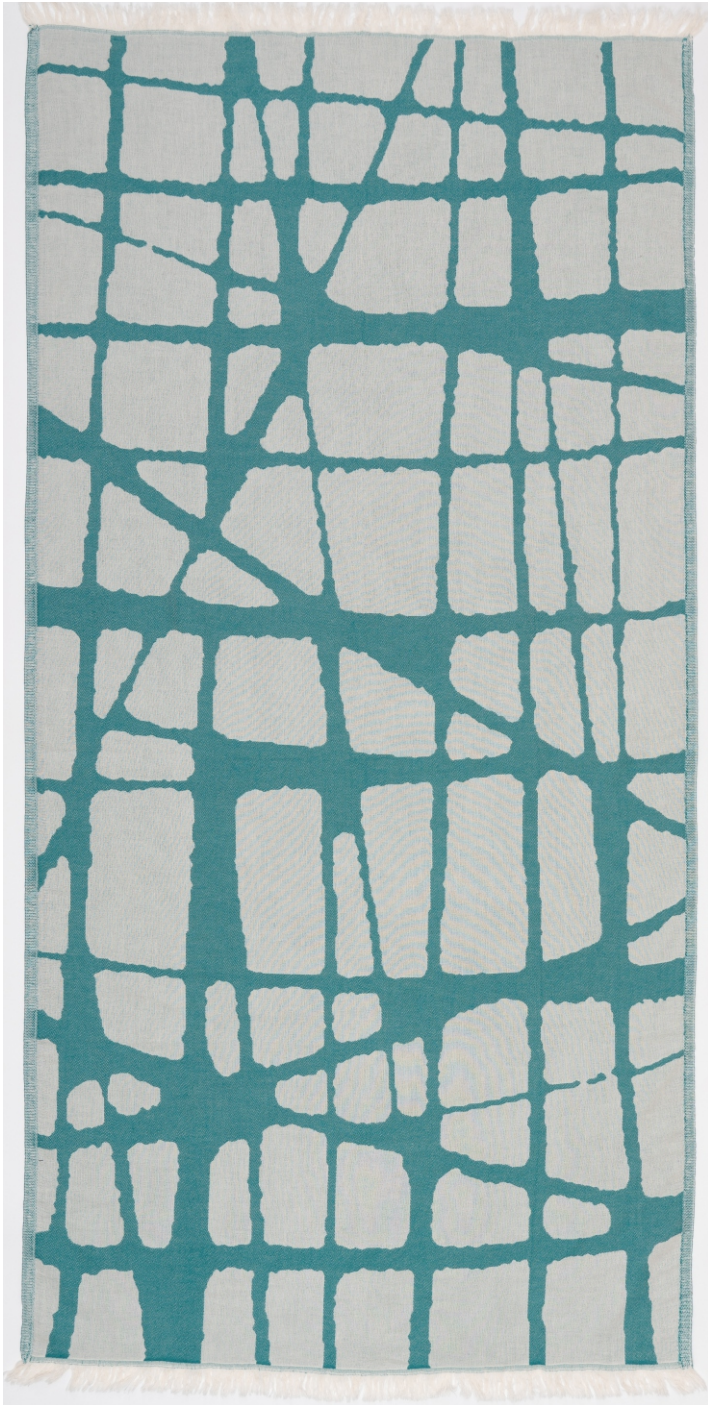

GREEN

FORTUNA

SIZE : 90x175 cm
WEIGHT : 395 GR /PCS
MATERIAL : 100% COTTON
WASH STATUS : PREWASHED

STANDART 100