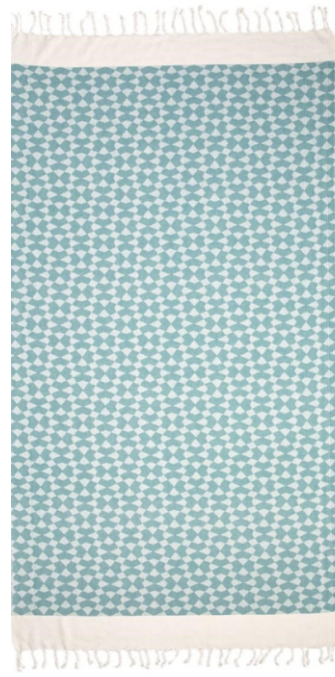

HANDLOOMED

TURKISH
TOWEL

CATALOG
2013 / 2023

Made in

APHRODITE

APHRODITE

SIZE : 90x175 cm
WEIGHT : 330 GR /PCS
MATERIAL : 100% COTTON
WASH STATUS : PREWASHED

100%
Pure Cotton

STANDART 100

BLACK

TURQUOISE

NAVY

GREEN

DEWETTER

DEMETER

SIZE : 90x175 cm
WEIGHT : 340 GR /PCS
MATERIAL : 100% COTTON
WASH STATUS : PREWASHED

100%
Pure Cotton

STANDART 100

GREEN

TERRA

BALACK

DREAMCATCHER

DREAMCATCHER

SIZE : 90x175 cm
WEIGHT : 290 GR /PCS
MATERIAL : 100% COTTON
WASH STATUS : PREWASHED

100%
Pure Cotton

STANDART 100

NIOBE

NIOBE

SIZE : 90x175 cm
WEIGHT : 330 GR /PCS
MATERIAL : 100% COTTON
WASH STATUS : PREWASHED

100%
Pure Cotton

STANDART 100

TURQUOISE