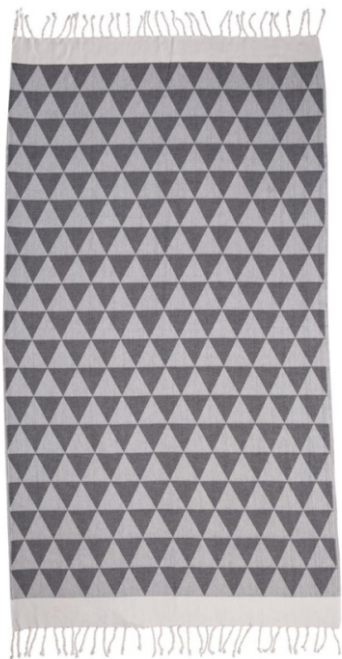

STANDART 100

BLACK

TURQUOISE

NAVY

GREEN

DEWETTER

DEMETER

SIZE : 90x175 cm
WEIGHT : 340 GR /PCS
MATERIAL : 100% COTTON
WASH STATUS : PREWASHED

100%
Pure Cotton

STANDART 100

GREEN

TERRA

BALACK

DREAMCATCHER

DREAMCATCHER

SIZE : 90x175 cm
WEIGHT : 290 GR /PCS
MATERIAL : 100% COTTON
WASH STATUS : PREWASHED

100%
Pure Cotton

STANDART 100

NIOBE

NIOBE

SIZE : 90x175 cm
WEIGHT : 330 GR /PCS
MATERIAL : 100% COTTON
WASH STATUS : PREWASHED

100%
Pure Cotton

STANDART 100

TURQUOISE

BLACK

NAVY

PUPA

PUPA

SIZE : 90x175 cm
WEIGHT : 350 GR /PCS
MATERIAL : 100% COTTON
WASH STATUS : PREWASHED

100%
Pure Cotton

STANDART 100

BLACK - YELLOW