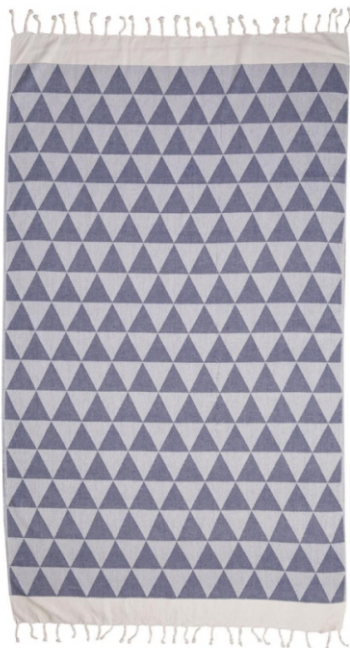

STANDART 100

BLACK

TURQUOISE

NAVY

GREEN

DEWETTER

DEMETER

SIZE : 90x175 cm
WEIGHT : 340 GR /PCS
MATERIAL : 100% COTTON
WASH STATUS : PREWASHED

100%
Pure Cotton

STANDART 100

GREEN

TERRA

BALACK

DREAMCATCHER

DREAMCATCHER

SIZE : 90x175 cm
WEIGHT : 290 GR /PCS
MATERIAL : 100% COTTON
WASH STATUS : PREWASHED

100%
Pure Cotton

STANDART 100

NIOBE

NIOBE

SIZE : 90x175 cm
WEIGHT : 330 GR /PCS
MATERIAL : 100% COTTON
WASH STATUS : PREWASHED

100%
Pure Cotton

STANDART 100

TURQUOISE

BLACK

NAVY

PUPA

PUPA

SIZE : 90x175 cm
WEIGHT : 350 GR /PCS
MATERIAL : 100% COTTON
WASH STATUS : PREWASHED

100%
Pure Cotton

STANDART 100

BLACK - YELLOW