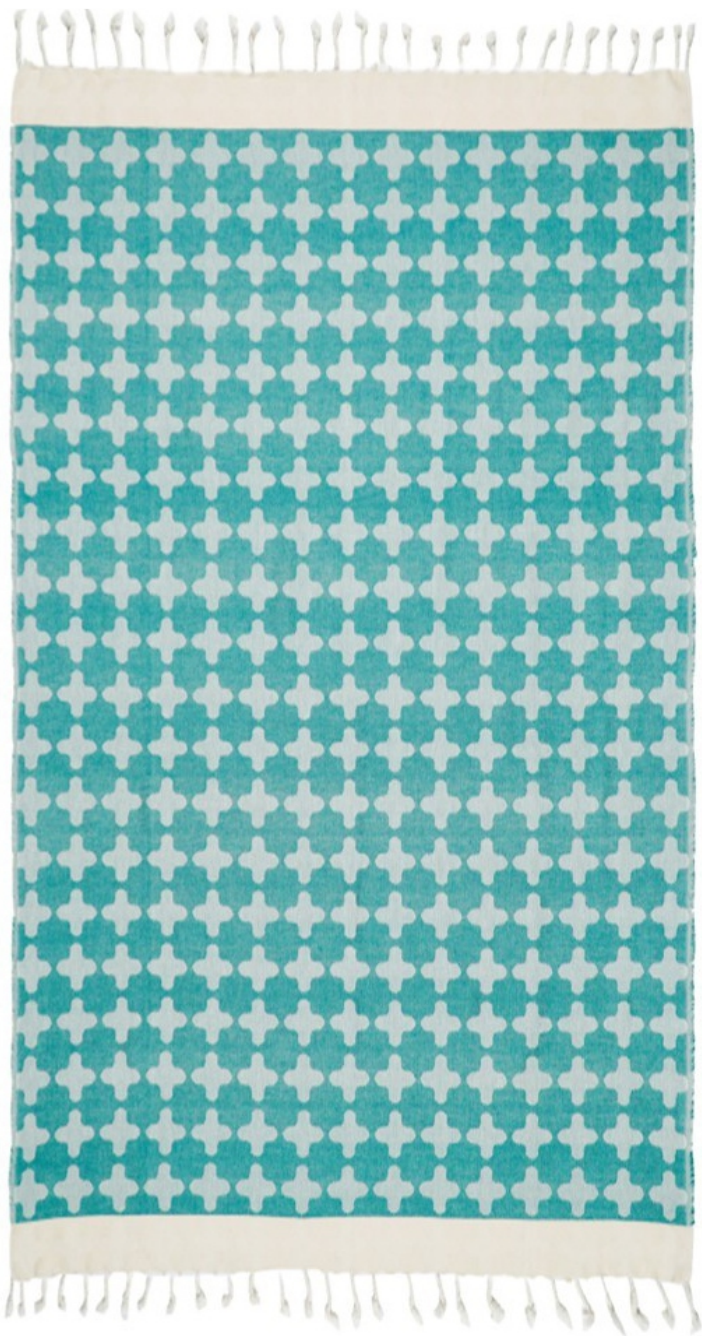

HANDLOOMED

TURKISH
TOWEL

CATALOG
2013 / 2023

Made in

APHRODITE

APHRODITE

SIZE : 90x175 cm
WEIGHT : 330 GR /PCS
MATERIAL : 100% COTTON
WASH STATUS : PREWASHED

100%
Pure Cotton

STANDART 100

BLACK

TURQUOISE

NAVY

GREEN

DEWETTER

DEMETER

SIZE : 90x175 cm
WEIGHT : 340 GR /PCS
MATERIAL : 100% COTTON
WASH STATUS : PREWASHED

100%
Pure Cotton

STANDART 100

GREEN

TERRA

BALACK

DREAMCATCHER

DREAMCATCHER

SIZE : 90x175 cm
WEIGHT : 290 GR /PCS
MATERIAL : 100% COTTON
WASH STATUS : PREWASHED

TURQUOISE

PINK

VOLUTE

GREY - TERRA

TERRA - YELLOW

VOLUTE

SIZE : 90x175 cm
WEIGHT : 400 GR /PCS
MATERIAL : 100% COTTON
WASH STATUS : PREWASHED

@ E-mail / Web
sales@eksperteks.com.tr
www.eksperteks.com.tr
www.cottonwood.com.tr